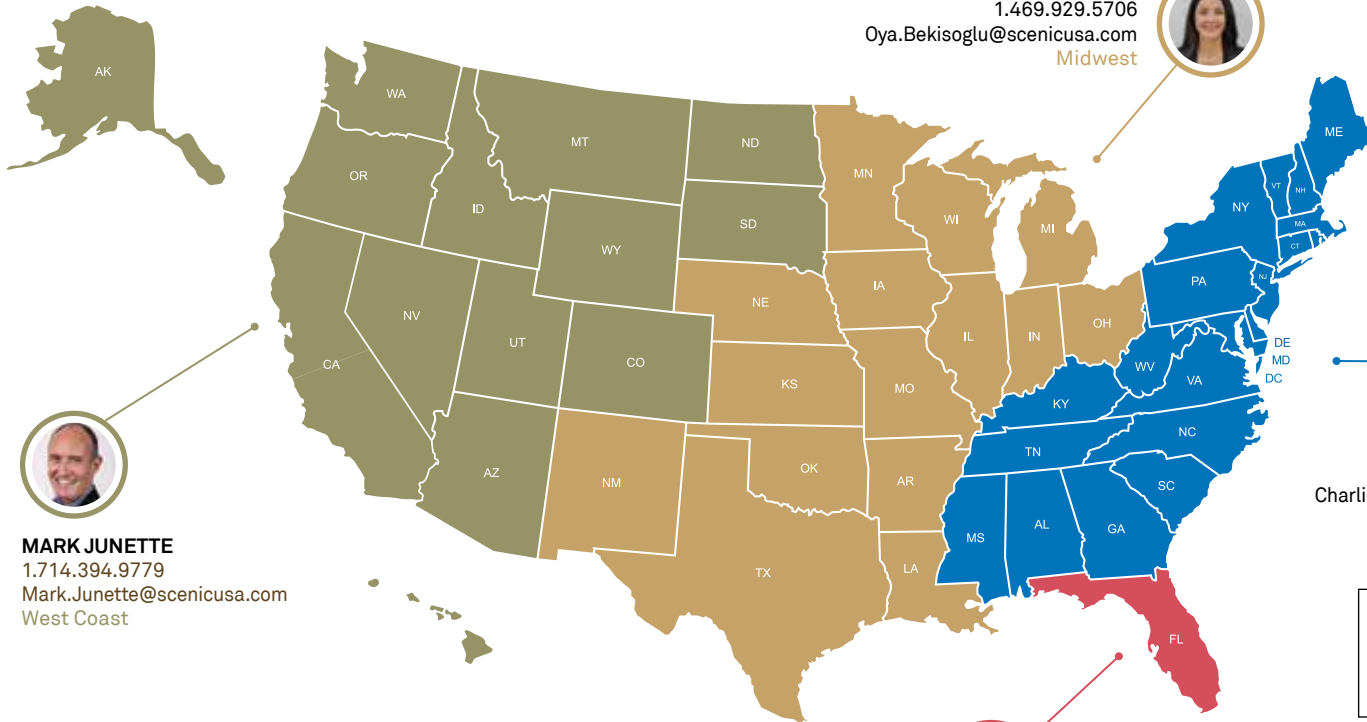

Regional Sales Directors

TERRITORY COVERAGE MAP

ANN CHAMBERLIN
Vice President of Sales
Ann.Chamberlin@scenicusa.com

RICHARD HICKEY
Senior Director, National Accounts
Richard.Hickey@scenicusa.com

MARK JUNETTE
1.714.394.9779
Mark.Junette@scenicusa.com
West Coast

OYA BEKISOGLU
1.469.929.5706
Oya.Bekisoglu@scenicusa.com
Midwest

CHARLIE MEST
1.215.816.2479
Charlie.Mest@scenicusa.com
East Coast

RICHARD HICKEY
617-306-6879
Richard.Hickey@scenicusa.com
Florida

- Charlie Mest
- Mark Junette
- Oya Bekisoglu
- Richard Hickey